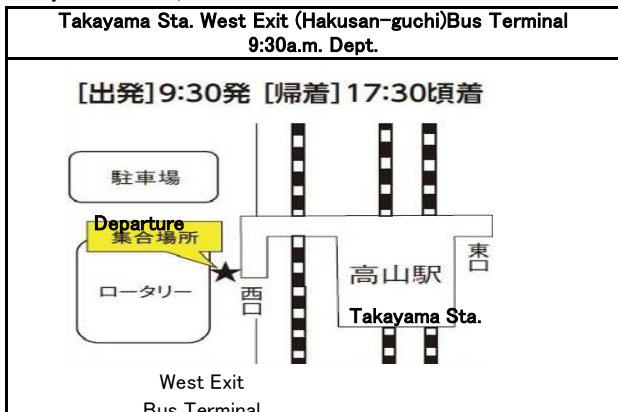

● Bus Company / ※ Please check 'Bus Company List' on our website.

Nyukawa Kanko, Nohi Noriai Jidosha etc.

Dealer/Travel company

Mie Kotsu Corp. (TRIPAL TOUR)

Please contact the dealer when you change/cancel the tour.