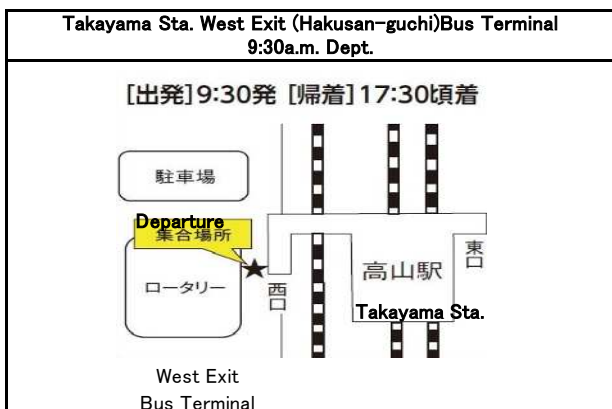

● **Information**

- ※ Please leave your baggage in a pay-locker at the ski resort on arrival.
- ※ Rental shops will be crowded on Sat., Sun., Year-End/New Year's holidays, National holidays etc. They might keep you waiting and might not have enough rentals. We recommend bringing your own. No refund if you cannot rent your preferred size at the shop.
- ※ The bus might run the route combined more than 2.
- ※ Any arrival and departure time could be late due to the traffic congestion or the weather condition etc.. We will not be able to arrange for a taxi or an accommodation if the return time is late.
- ※ Please fasten your seat belt on the bus for your safety.
- ※ Any arrival and departure time is estimated. It could be changed due to the weather condition or the traffic congestion etc..
- ※ The tour might be cancelled due to the traffic congestion or the weather condition on the trip day. Trip cancellation will be informed at the meeting place. No refund for the travel expenses from your home to the meeting place.
- ※ Check your name on the seating chart posting in a bus and sit on a designated seat.
- ※ No tour conductor with this tour. Please follow the bus driver in the trip.

● **Bus Company** / ※ Please check 'Bus Company List' on our website.

Nyukawa Kanko, Nohi Noriai Jidosha etc.

Dealer/Travel company

Mie Kotsu Corp. (TRIPAL TOUR)

Please contact the dealer when you change/cancel the tour.